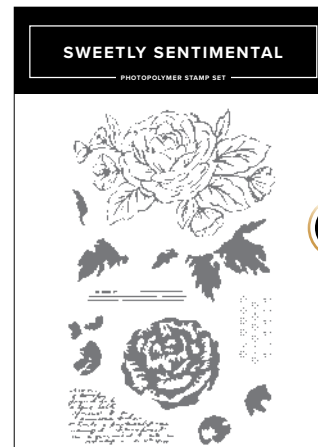

SWEETLY SENTIMENTAL BUNDLE • 170053 | ~~$63.00~~ $56.50

STAMP SET • 170050 | $30.00 • 11 stamps.
DIES • 170052 | $33.00
2 dies. Largest cutting die: 2-3/4" x 4" (7 x 10.2 cm).
Largest Hot Foil die: 2-5/8" x 3-7/8" (6.7 x 9.8 cm).

SAVE
10%
ON ALL
BUNDLES!