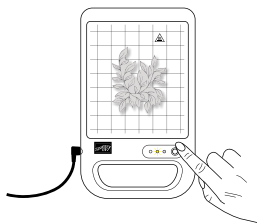

LET'S FOIL!

FULL OPERATING INSTRUCTIONS ARE INCLUDED IN THE SYSTEM'S PACKAGING.

1. **1** Plug in the platform and warm your die.
   CAUTION HOT