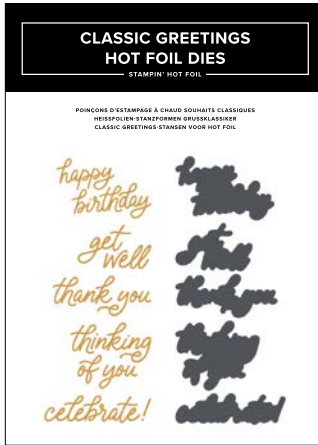

CLASSIC GREETINGS
170042 | $36.00

10 dies. Largest cutting die:
2-3/4" x 2-1/2" (7 x 6.4 cm).
Largest Hot Foil die:
2-3/4" x 2-5/8" (7 x 6.7 cm).