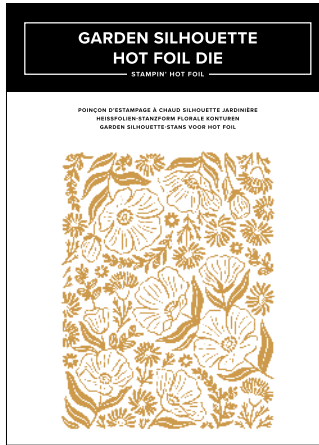

GARDEN SILHOUETTE
170041 | $37.00

1 die. Largest Hot Foil die:
4-3/4" x 6" (12.1 x 15.2 cm).